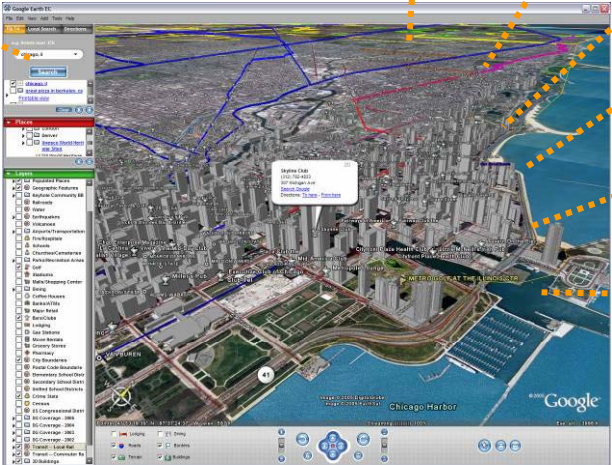

Google Earth—The Geo Browser

Web Search

- Integrated Google Search
- Seamless global navigation
- 3D driving directions
- 'My Places' for saving searches and user annotations

Community